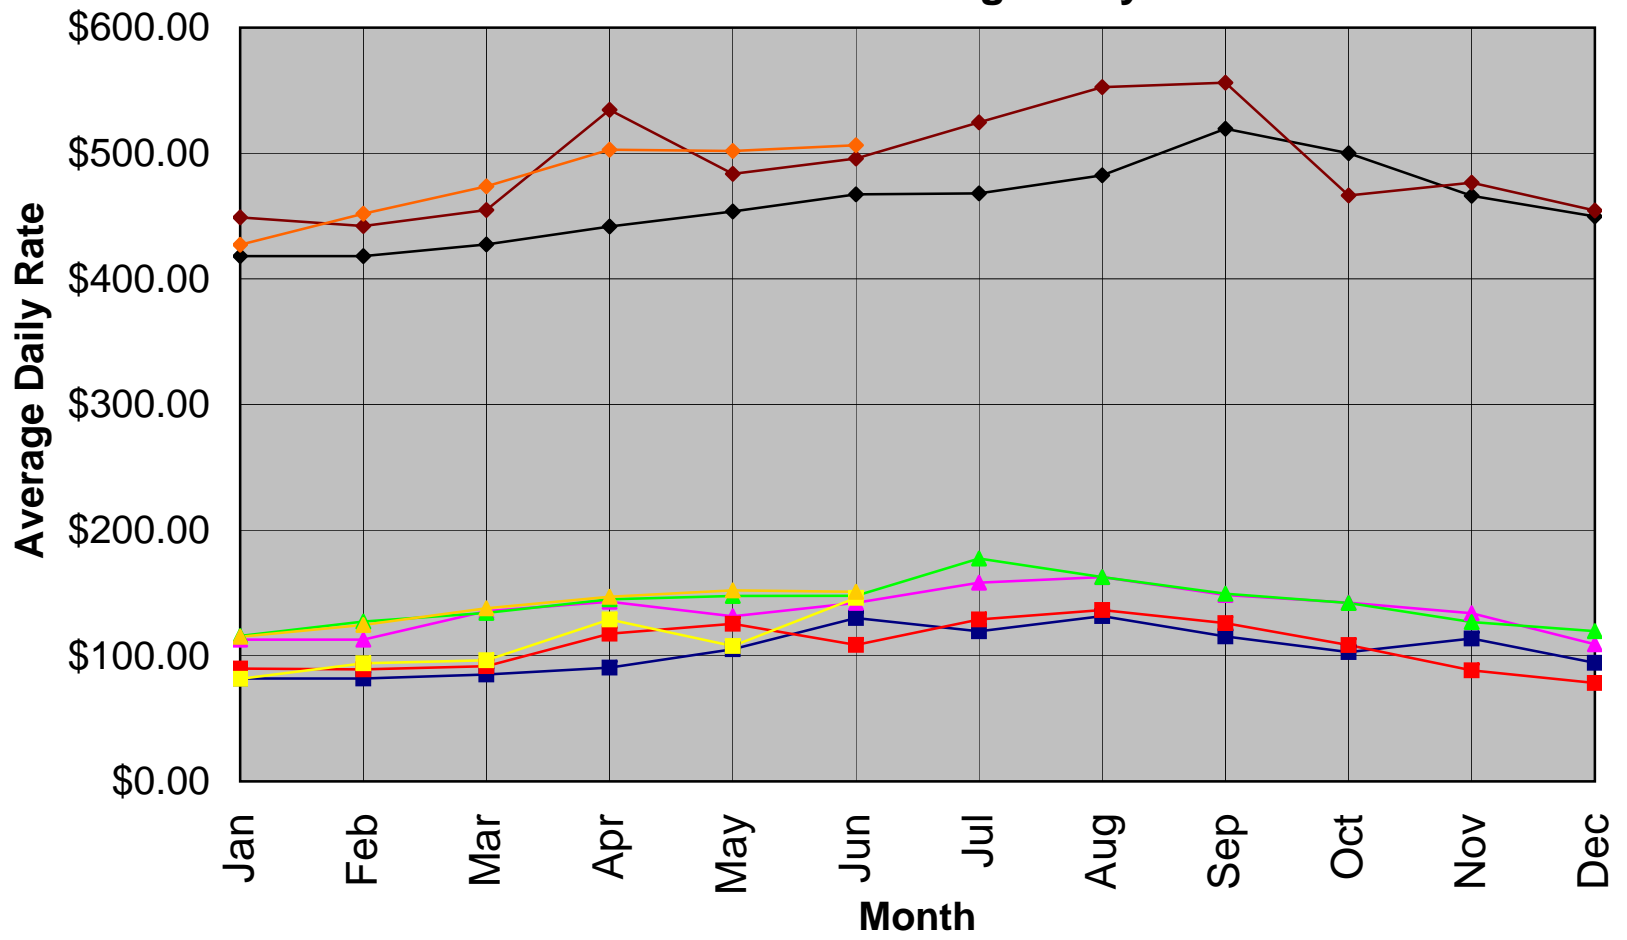

## MONTEREY REGION 2006-2008 Average Daily Rates

- Economy Rate 2006
- Economy Rate 2007
- Economy Rate 2008
- ▲ Limited Service Rate 2006
- ▲ Limited Service Rate 2007
- ▲ Limited Service Rate 2008
- ◆ Luxury Rate 2006
- ◆ Luxury Rate 2007
- ◆ Luxury Rate 2008